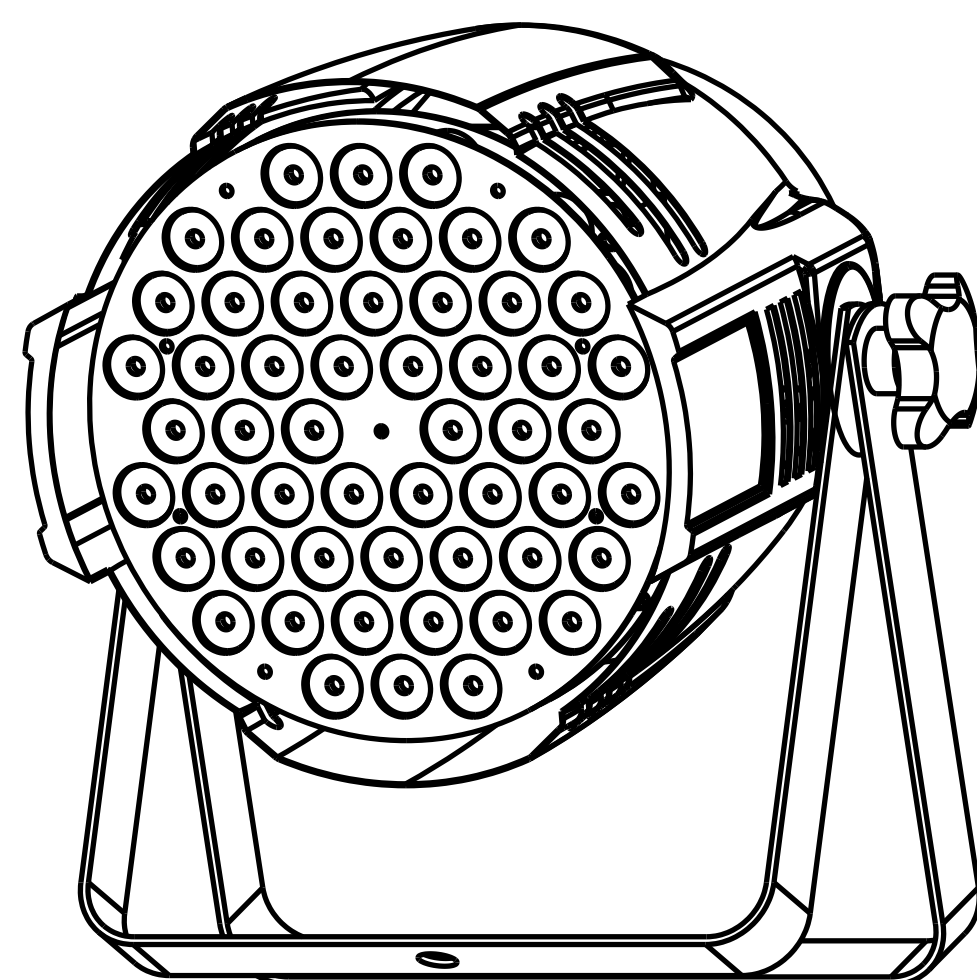

HANDLE WITH CARE!

PROFESSIONAL LED PAR LIGHTING

ITEM NO:

QTY: 1 PCS

N.W.: KG

G.W.: KG

Voltage: AC100~240V 50~60Hz

Size: 260x260x390mm