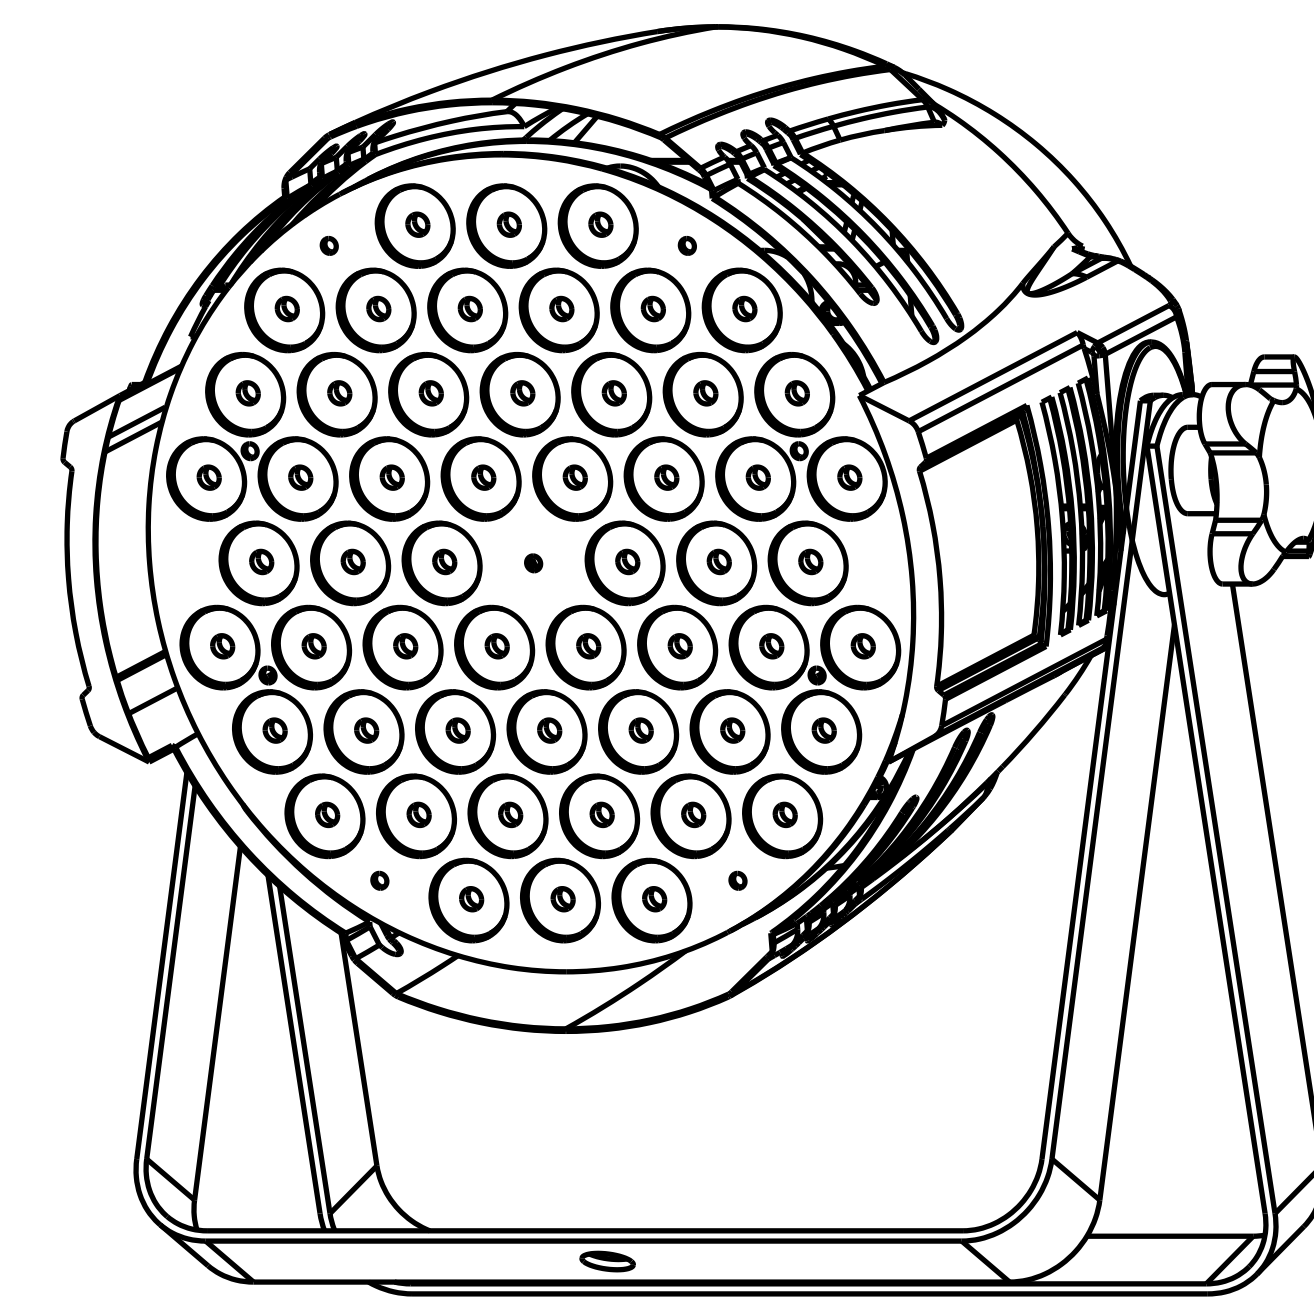

**HANDLE WITH CARE!**

**PROFESSIONAL LED PAR LIGHTING**

ITEM NO:

QTY: 6 PCS

N.W.: KG

G.W.: KG

Voltage: AC100~240V 50~60Hz

Size: 800x540x420mm